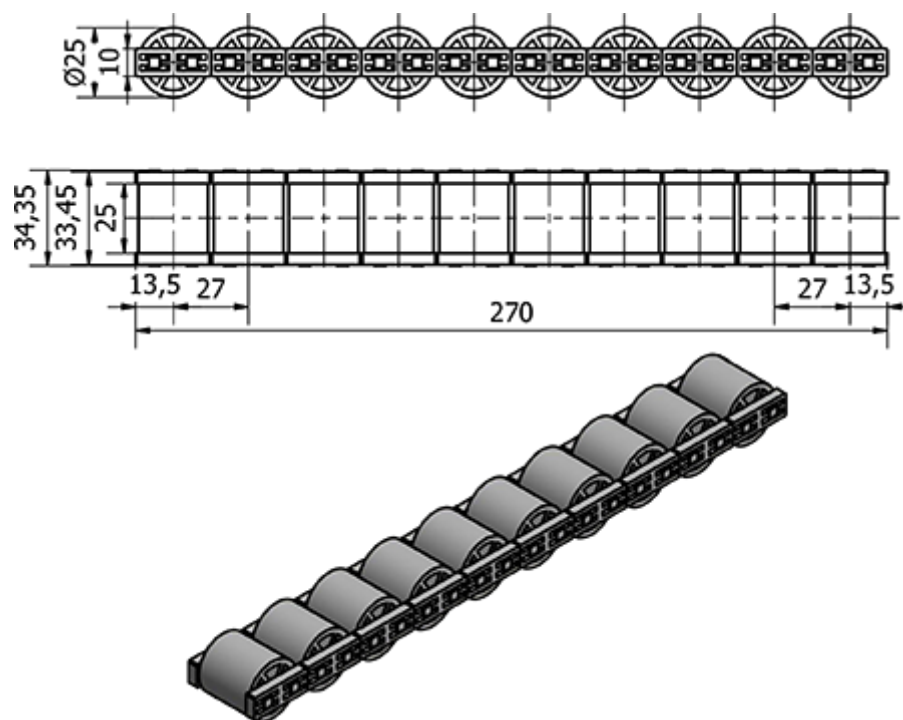

# Data Sheet

Article number: 2309429806

Description: E+G Roller elements - 429806  
RLT-U-PA

## Measures

Type = RLT-U-PA

Weight (g) = 106